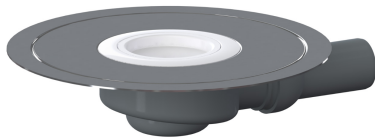

29. June 2022

**DALLMER****shower drain ORIO 60 N, DN 40**

Product No. **160379**  
 EAN: 4001636160379  
 Discount group: 5

for one-piece stone shower trays  
 outlet DN 40 horizontal with ball joint adjustable 0 – 15 degrees

## specification

- stainless steel reinforcing plate
- removable trap insert, 30 mm water seal (deviating to DIN EN 1253)
- temporary blanking plate/installation key

## material

polypropylene

Flow rate tested to DIN EN 274  
 (with 15 mm water over grate)

	Norm	DALLMER
DN 40	0.4 l/s	0.42 l/s

Product No.	Description	Dimensions
160690	trap insert ORIO 60	

Product No.	Description	Dimensions
-------------	-------------	------------