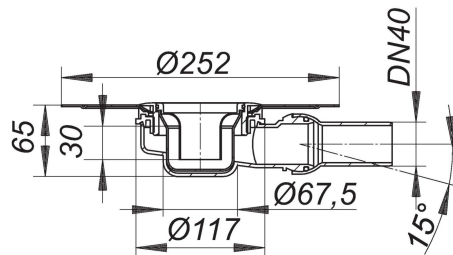

29. June 2022

**DALLMER****shower drain ORIO 60 N, DN 40**

Product No. **160379**  
 EAN: 4001636160379  
 Discount group: 5

for one-piece stone shower trays  
 outlet DN 40 horizontal with ball joint adjustable 0 – 15 degrees

## specification

- stainless steel reinforcing plate
- removable trap insert, 30 mm water seal (deviating to DIN EN 1253)
- temporary blanking plate/installation key

## material

polypropylene

Flow rate tested to DIN EN 274  
 (with 15 mm water over grate)

	Norm	DALLMER
DN 40	0.4 l/s	0.42 l/s

Product No.	Description	Dimensions
160690	trap insert ORIO 60	

Product No.	Description	Dimensions
-------------	-------------	------------