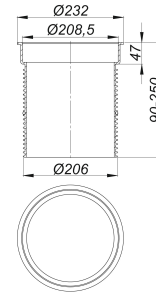

## extension type DallSafe 200

Part number: 720238  
GTIN: 4001636720238  
Rebate group: 3

### Description:

extension type DallSafe 200