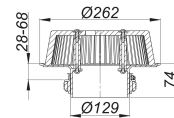

overflow adaptor 86.1

Part number: 671394
GTIN: 4001636671394
Rebate group: 10

Description:

overflow adaptor 86.1
conforming to DIN EN 1253
for gravity drainage, used with type 62, 64 drains or type 630 raising piece

specification:

- height adjustable 28 - 68 mm
- lockable
- domed grate, secured

material:

polypropylene, UV-stabilized