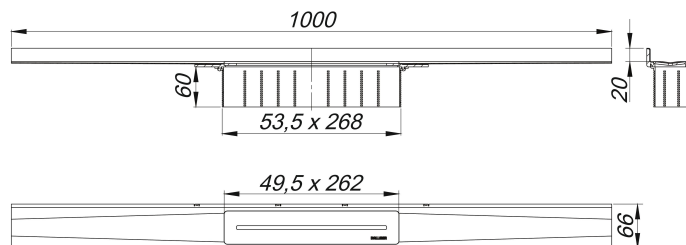

shower channel CeraWall Pure, 1000 mm

Part number: 538482

GTIN: 4001636538482

Rebate group: 11

Description:

shower channel CeraWall Pure, 1000 mm

for installation with drain body DallFlex, DallFlex Plan, DallFlex vertical and shower underlay DallFlex Wall, DallFlex Wall Plan.

Drainage-strip with integrated fall, visibly installed at the junction of wall and floor. Suitable for floor finish of 12 – 32 mm and wall finish of 12 – 24 mm (including adhesive), length can be adjusted by one millimeter.

specification

- cover plate
- self-adhesive sound insulating tape
- accessories for installation and positioning
- temporary blanking plate

Material

304 stainless steel, 1,5 mm, load class K 3 (300 kg)

Ordering CeraWall Pure:

Please order drain body DallFlex or shower underlay DallFlex Wall + shower channel CeraWall Pure as two components.

Spare parts:

538505 security tape S 3, 1200 mm

535894