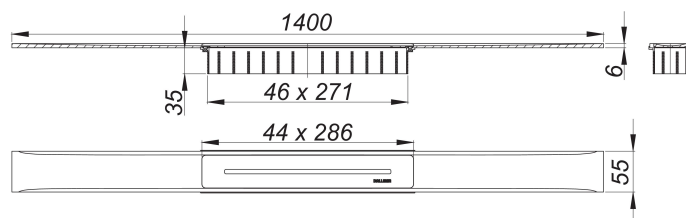

## shower channel CeraFloor Select, polished stainless steel, 1400 mm

Part number: 538185

GTIN: 4001636538185

Rebate group: 11

### Description:

shower channel CeraFloor Select, polished stainless steel, 1400 mm

for installation with drain body DallFlex, DallFlex Plan, DallFlex vertical and shower underlay DallFlex Floor, DallFlex Floor Plan, DallFlex Wall, DallFlex Wall Plan.

Drainage Strip with engineered precision fall, flush-mounted in the shower area. Suitable for floor finish of 10 – 32 mm and wall finish of 12 – 24 mm (including adhesive), length can be adjusted by one millimeter.

specification

- cover plate
- accessories for installation and positioning
- temporary blanking plate

material

304 stainless steel, 6 mm solid, mirror polished, load class K 3 (300 kg)

Ordering CeraFloor Select: