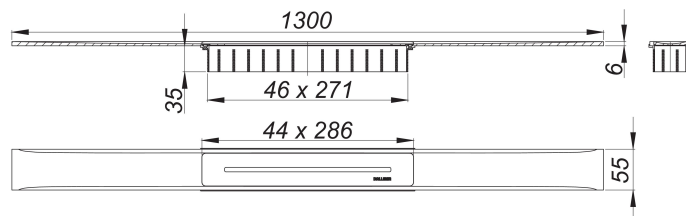

shower channel CeraFloor Select, satin stainless steel, 1300 mm

Part number: 538079

GTIN: 4001636538079

Rebate group: 11

Description:

shower channel CeraFloor Select, satin stainless steel, 1300 mm

for installation with drain body DallFlex, DallFlex Plan, DallFlex vertical and shower underlay DallFlex Floor, DallFlex Floor Plan, DallFlex Wall, DallFlex Wall Plan.

Drainage Strip with engineered precision fall, flush-mounted in the shower area. Suitable for floor finish of 10 – 32 mm and wall finish of 12 – 24 mm (including adhesive), length can be adjusted by one millimeter.

specification

- cover plate
- accessories for installation and positioning
- temporary blanking plate

material

304 stainless steel, 6 mm solid, satin finished, load class K 3 (300 kg)

Spare parts:

535573

535887