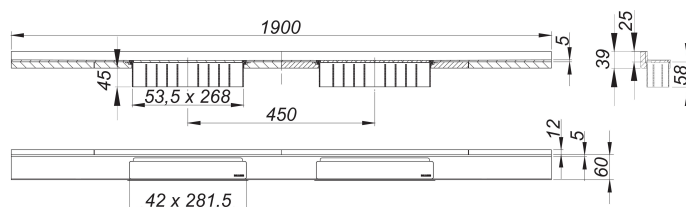

shower channel CeraWall Select N Duo satin stainless steel, 1900 mm

Part number: 536877
 GTIN: 4001636536877
 Rebate group: 11

Description:

shower channel CeraWall Select N Duo satin stainless steel, 1900 mm

for installation with drain body DallFlex Duo, DallFlex Duo Plan and DallFlex Duo vertical.

Drainage-strip with engineered precision fall, visibly installed at the junction of wall and floor. Suitable for natural stone floor and wall finish 24 – 32 mm (including adhesive), length can be adjusted by one millimeter.

specification

- two cover plates
- self-adhesive security tape S 3 with cut-resistant stainless steel mesh and sound insulation
- accessories for installation and positioning
- temporary blanking plate with integrated level

material

304 stainless steel, satin finished

Ordering CeraWall Select N Duo:

Please order drain body DallFlex Duo + shower channel Cerawall Select N Duo as two separate components.