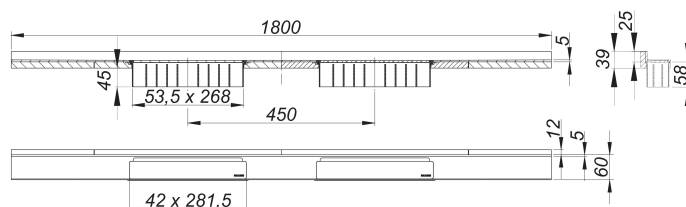

shower channel CeraWall Select N Duo satin stainless steel, 1800 mm

Part number: 536860
 GTIN: 4001636536860
 Rebate group: 11

Description:

shower channel CeraWall Select N Duo satin stainless steel, 1800 mm
 for installation with drain body DallFlex Duo, DallFlex Duo Plan and DallFlex Duo vertical.
 Drainage-strip with engineered precision fall, visibly installed at the junction of wall and floor. Suitable for natural stone floor and wall finish 24 – 32 mm (including adhesive), length can be adjusted by one millimeter.

specification

- two cover plates
- self-adhesive security tape S 3 with cut-resistant stainless steel mesh and sound insulation
- accessories for installation and positioning
- temporary blanking plate with integrated level

material

304 stainless steel, satin finished

Ordering CeraWall Select N Duo:

Please order drain body DallFlex Duo + shower channel Cerawall Select N Duo as two separate components.