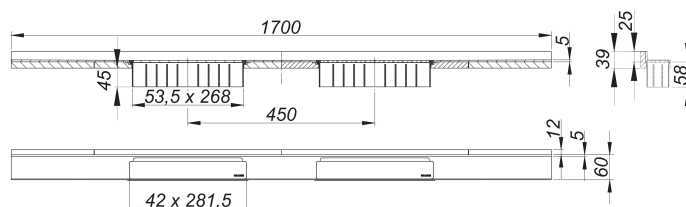

shower channel CeraWall Select N Duo polished stainless steel, 1700 mm

Part number: 536693
 GTIN: 4001636536693
 Rebate group: 11

Description:

shower channel CeraWall Select N Duo polished stainless steel, 1700 mm
 for installation with drain body DallFlex Duo, DallFlex Duo Plan and DallFlex Duo vertical.
 Drainage-strip with engineered precision fall, visibly installed at the junction of wall and floor. Suitable for natural stone floor and wall finish 24 – 32 mm (including adhesive), length can be adjusted by one millimeter.

specification

- two cover plates
- self-adhesive security tape S 3 with cut-resistant stainless steel mesh and sound insulation
- accessories for installation and positioning
- temporary blanking plate with integrated level

material

304 stainless steel, mirror polished

Ordering CeraWall Select N Duo:

Please order drain body DallFlex Duo + shower channel Cerawall Select N Duo as two separate components.