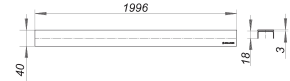

## cover plate CeraLine Design brushed finish, 2000 mm

---

Part number: 524355  
GTIN: 4001636524355  
Rebate group: 8

---

---

### Description:

cover plate CeraLine Design brushed finish, 2000 mm  
Cover plate for all CeraLine channels, suitable for all tile, stone finishes 5 – 19 mm (incl. adhesive), 40 mm wide

material  
304 stainless steel, 3 mm veneer, brushed, load class K 3 (300 kg)