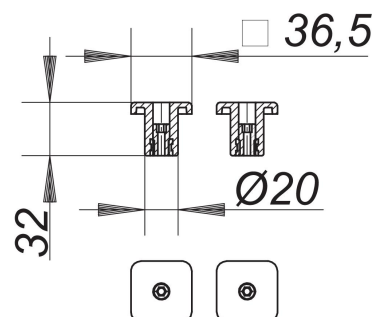

natural stone kit CeraLine

Part number: 523976

GTIN: 4001636523976

Rebate group: 8

Description:

natural stone kit CeraLine

2 nos. pedestals, extra long for installation/height adjustment of CeraLine cover plate in floors with thicker finishes, e.g. natural stone

CeraLine: kits needed

500 - 600 2

700 - 1000 3

1100 - 1200 4

1300 - 1700 5

1800 - 2000 6

Combination with

cover plate CeraLine: height adjustable

Standard 15 - 29 mm

Design 18 - 32 mm

Glass 22 - 36 mm

Teak 21 - 35 mm

Custom 29 - 43 mm