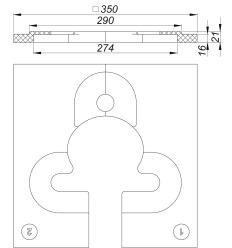

## mounting aid DallDrain Plan

Part number: 517302  
GTIN: 4001636517302  
Rebate group: 6

### Description:

mounting aid DallDrain Plan  
For quick and easy installation of the drain body DallDrain Plan into the thermal insulation.

Material  
EPS

### Spare parts:

517609 floor drain DallDrain Pure Plan OM, DN