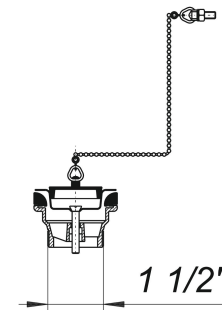

plug-waste type 014, with chain, 1 1/2"

Part number: 100214
GTIN: 4001636100214
Rebate group: 1

Description:

plug-waste type 014, with chain, 1 1/2"
with stainless steel grid
d: 70 mm, with chain on plug