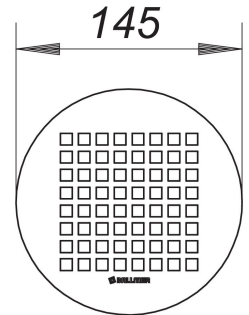

round grate Quadra d: 145 mm

Part number: 502247
GTIN: 4001636502247
Rebate group: 3

Description:

round grate Quadra d: 145 mm
design grate satin finish, square design

material
5 mm 304 stainless steel
for frames with d: 155 mm and for one-piece stone shower trays