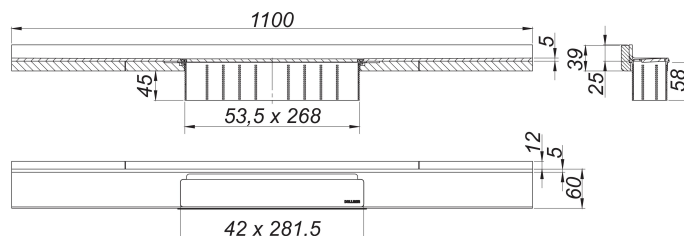

canaleta de ducha CeraWall Select N acero inoxidable mate, 1100 mm

Numero de artículo: 536761

GTIN: 4001636536761

Grupo de descuento: 11

Descripción:

canaleta de ducha CeraWall Select N acero inoxidable mate, 1100 mm
for installation with drain body DallFlex , DallFlex Plan and DallFlex vertical.

Drainage-strip with engineered precision fall, visibly installed at the junction of wall and floor. Suitable for natural stone floor and wall finish 24 – 32 mm (including adhesive), length can be adjusted by one millimeter.

specification

- cover plate
- self-adhesive security tape S 3 with cut-resistant stainless steel mesh and sound insulation
- accessories for installation and positioning
- temporary blanking plate with integrated level